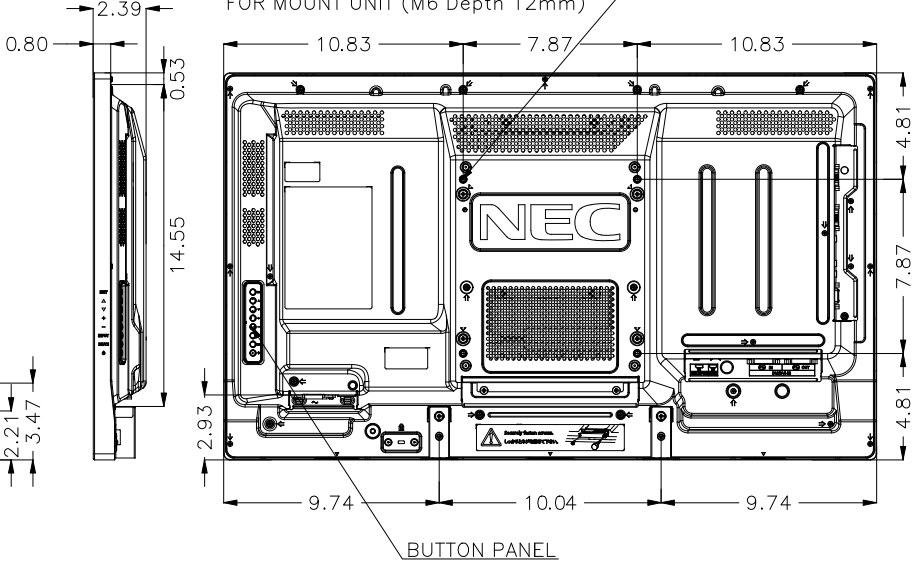

200mm VESA MOUNTING HOLE PATTERN
FOR MOUNT UNIT (M6 Depth 12mm)

THE INFORMATION AND DESIGNS CONTAINED
IN THIS DRAWING ARE CONFIDENTIAL AND THE
PROPRIETARY PROPERTY OF NEC DISPLAY SOLUTIONS.
NEITHER THIS DESIGN NOR ANY INFORMATION
CONTAINED IN THIS DRAWING MAY BE
REPRODUCED OR DISCLOSED TO OTHERS
WITHOUT THE EXPRESS WRITTEN CONSENT OF
NEC DISPLAY SOLUTIONS.
DISTANCES MAY VARY UP TO 5%.

Model: V323-2
Scale: 1:1
Unit: Inches

NEC
500 Park Boulevard, Suite 1100
Itasca, IL 60143
Telephone: (630) 467-3000