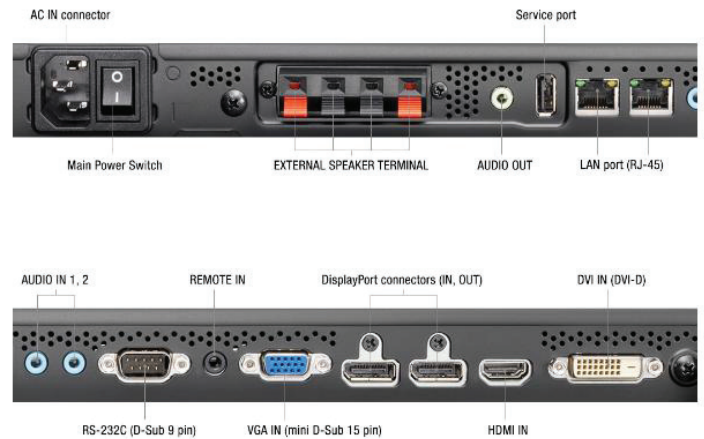

UN551VS

NEC LCD 55" Video Wall Display

Order Code: UN551VS

Walls of Desire

Attract and engage your audience; the new 55" UN551VS shapes emotion and desire with NEC's most compelling video wall experience to date.

The new frameless design forms an entirely flat seamless digital canvas allowing a completely homogeneous image across multiple unified screens.

The huge digital surface creates an unhindered viewing experience for your audience with a minimal image interruption of just 0.9mm per screen. The S-IPS panel provides superior picture quality and excellent colour reproduction in both landscape and portrait orientation ensuring perfect visibility even at extreme viewing angles which constantly change as the viewer passes by. At a high brightness level of 500 cd/m² your message will be well received with effortless readability in controllable ambient light situations. An advanced set of intelligent features make the displays easy to install and operate and supports significantly reduced maintenance requirements.