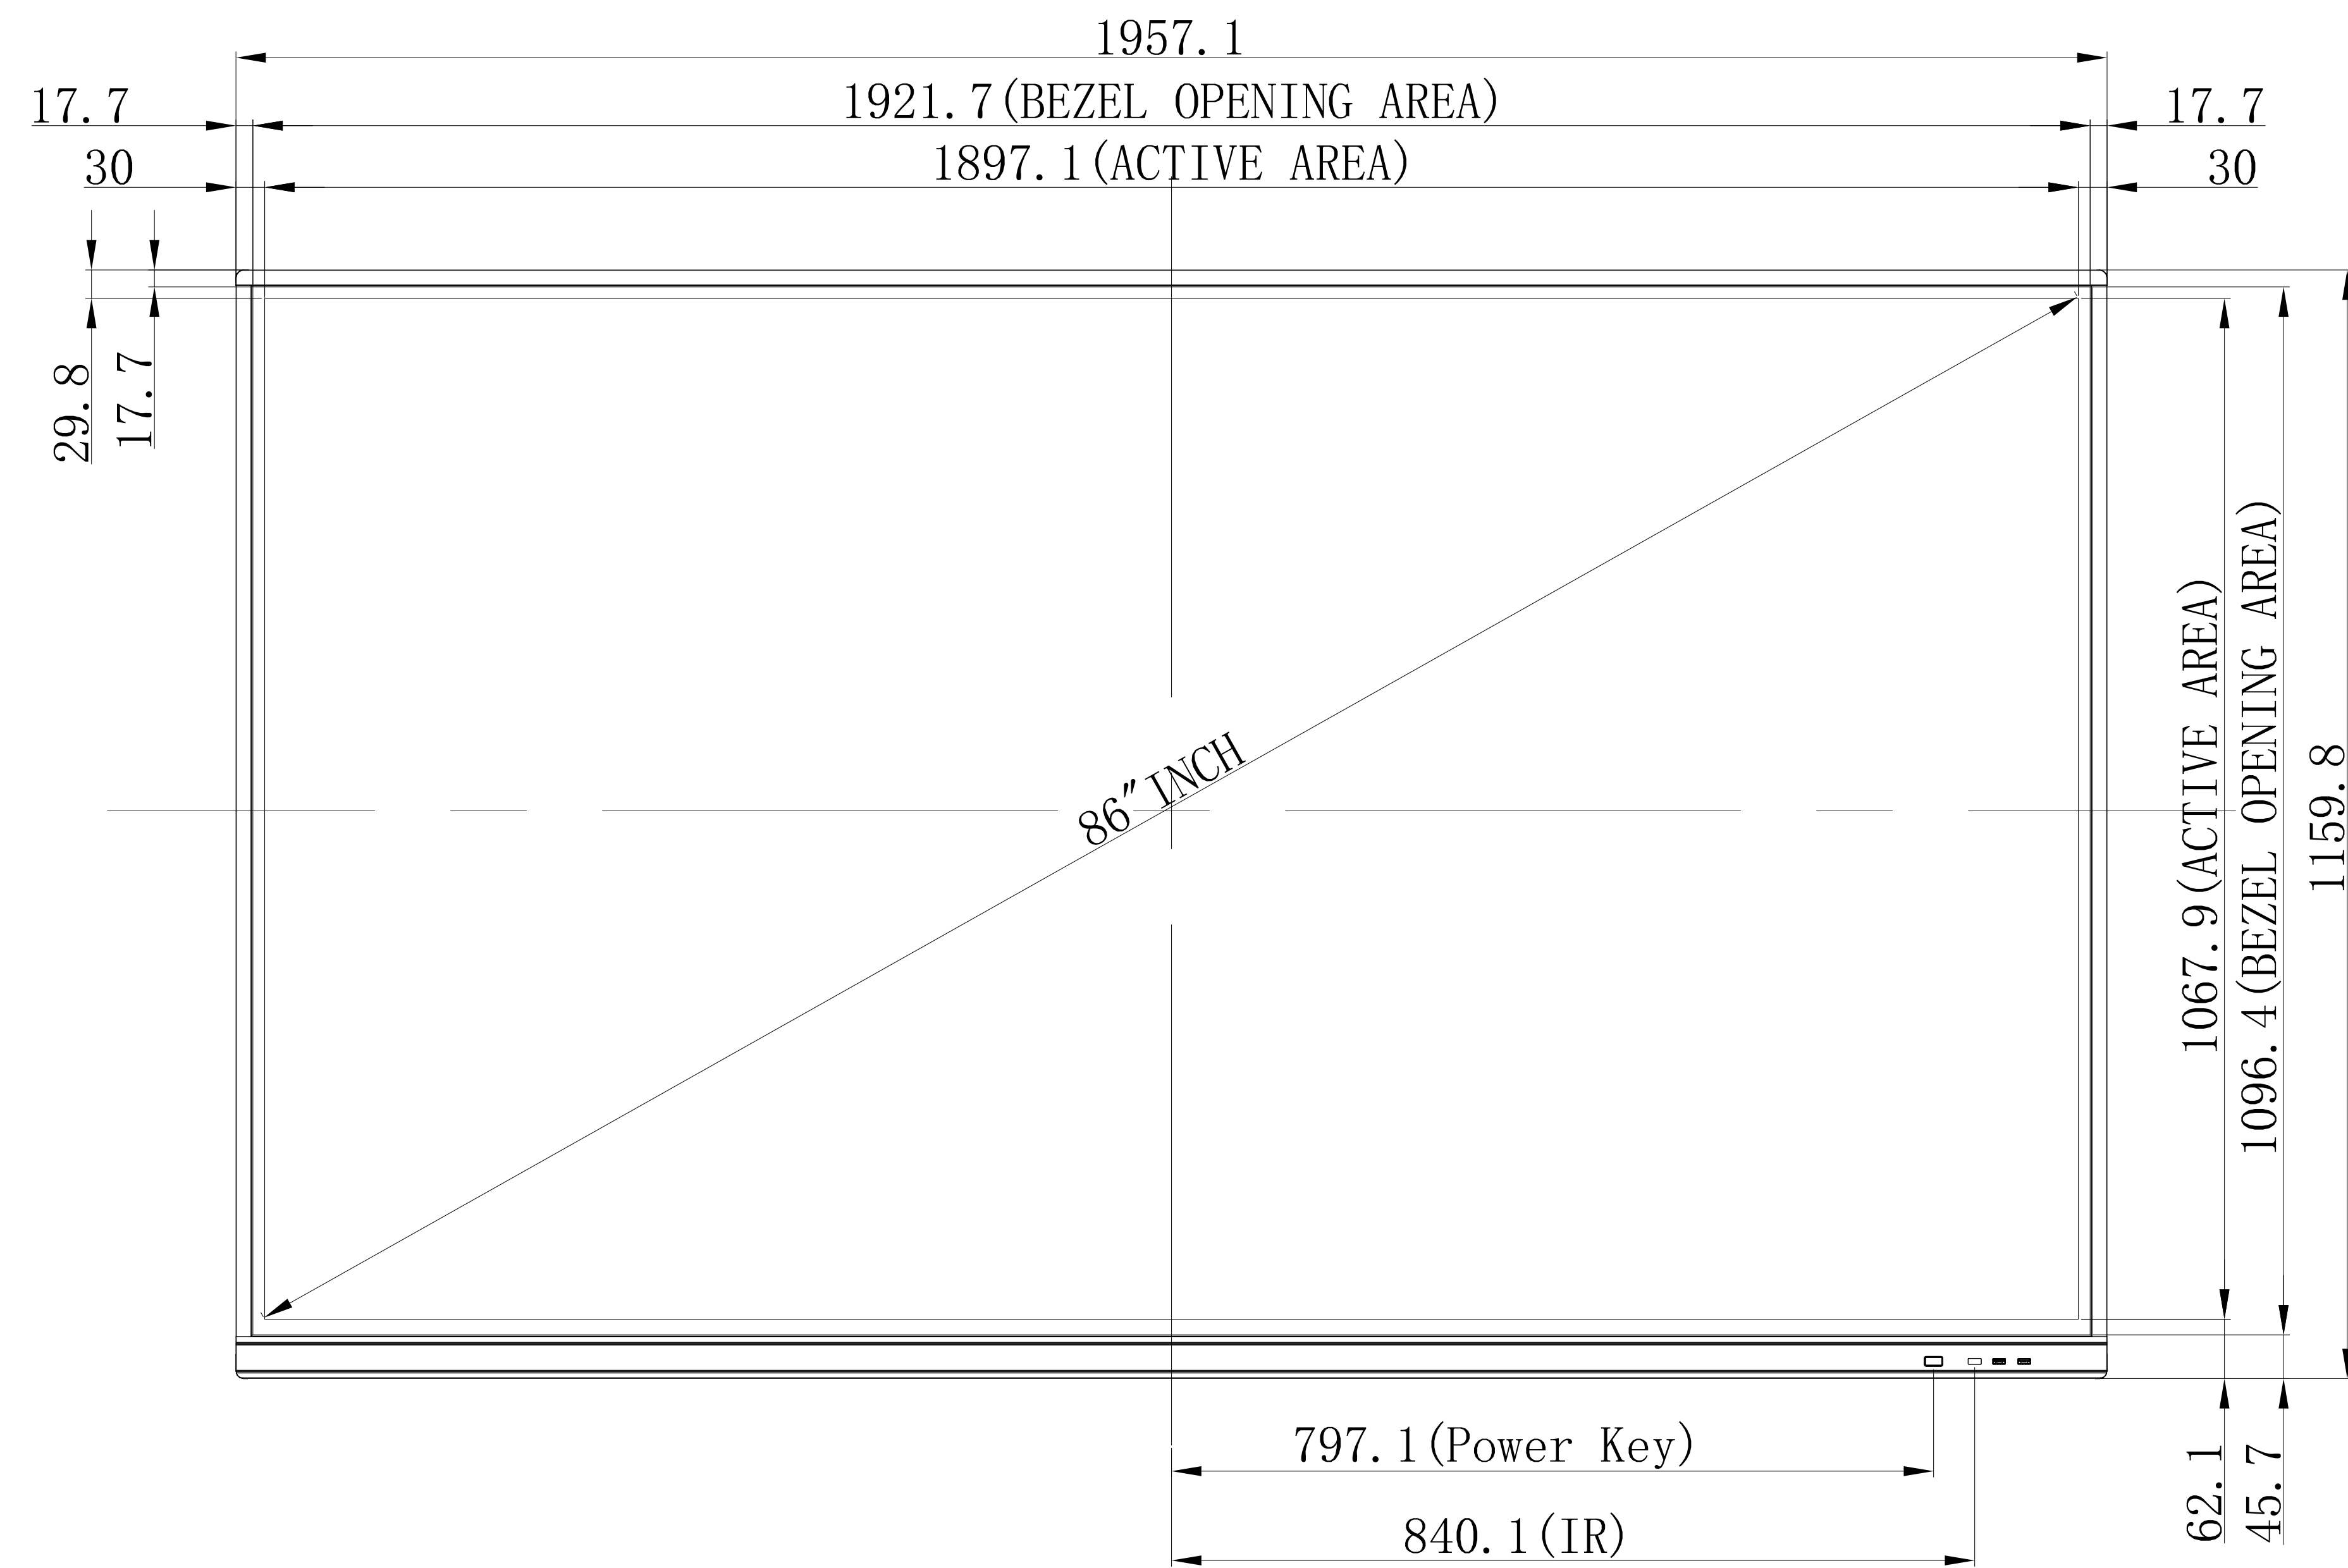

# CB861Q\_OUTLINE

SECTION A-A  
SCALE 1/1

UNIT	mm
MODEL	CB861Q
SCALE	1/5
NEC Display Solutions 2019/03/29	