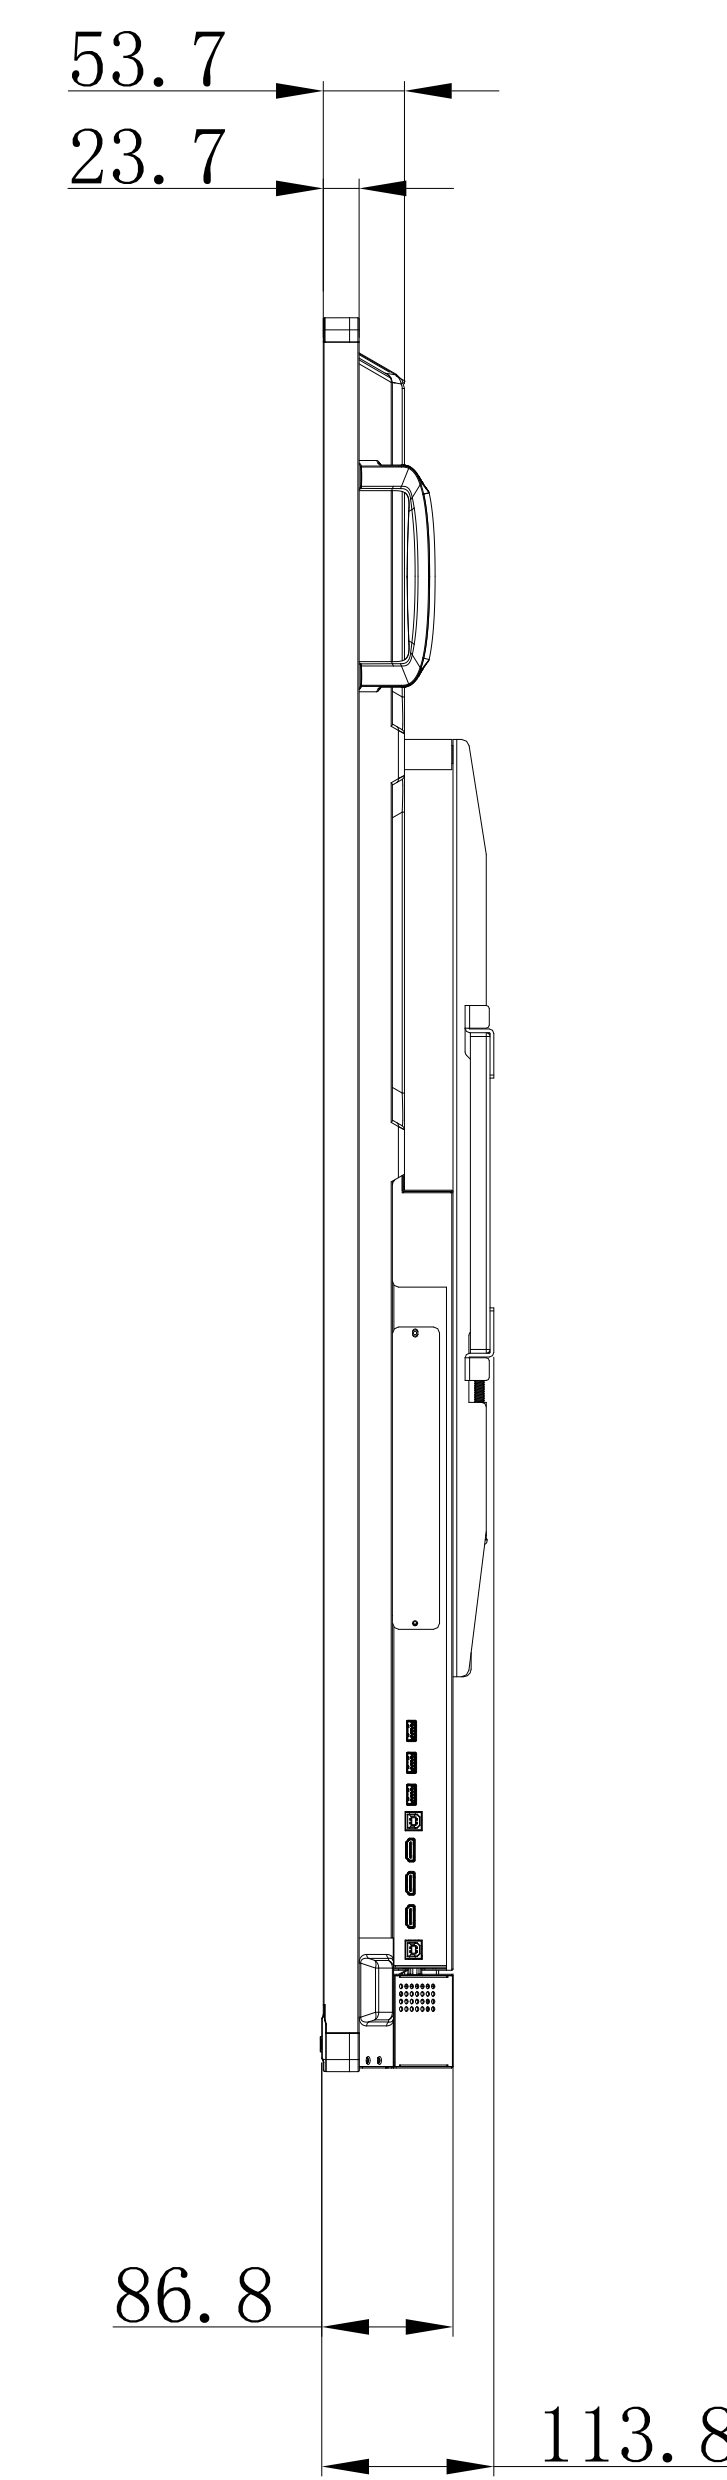

# CB861Q\_OUTLINE

SECTION A-A  
SCALE 1/1

UNIT	mm
MODEL	CB861Q
SCALE	1/5
NEC Display Solutions 2019/03/29	