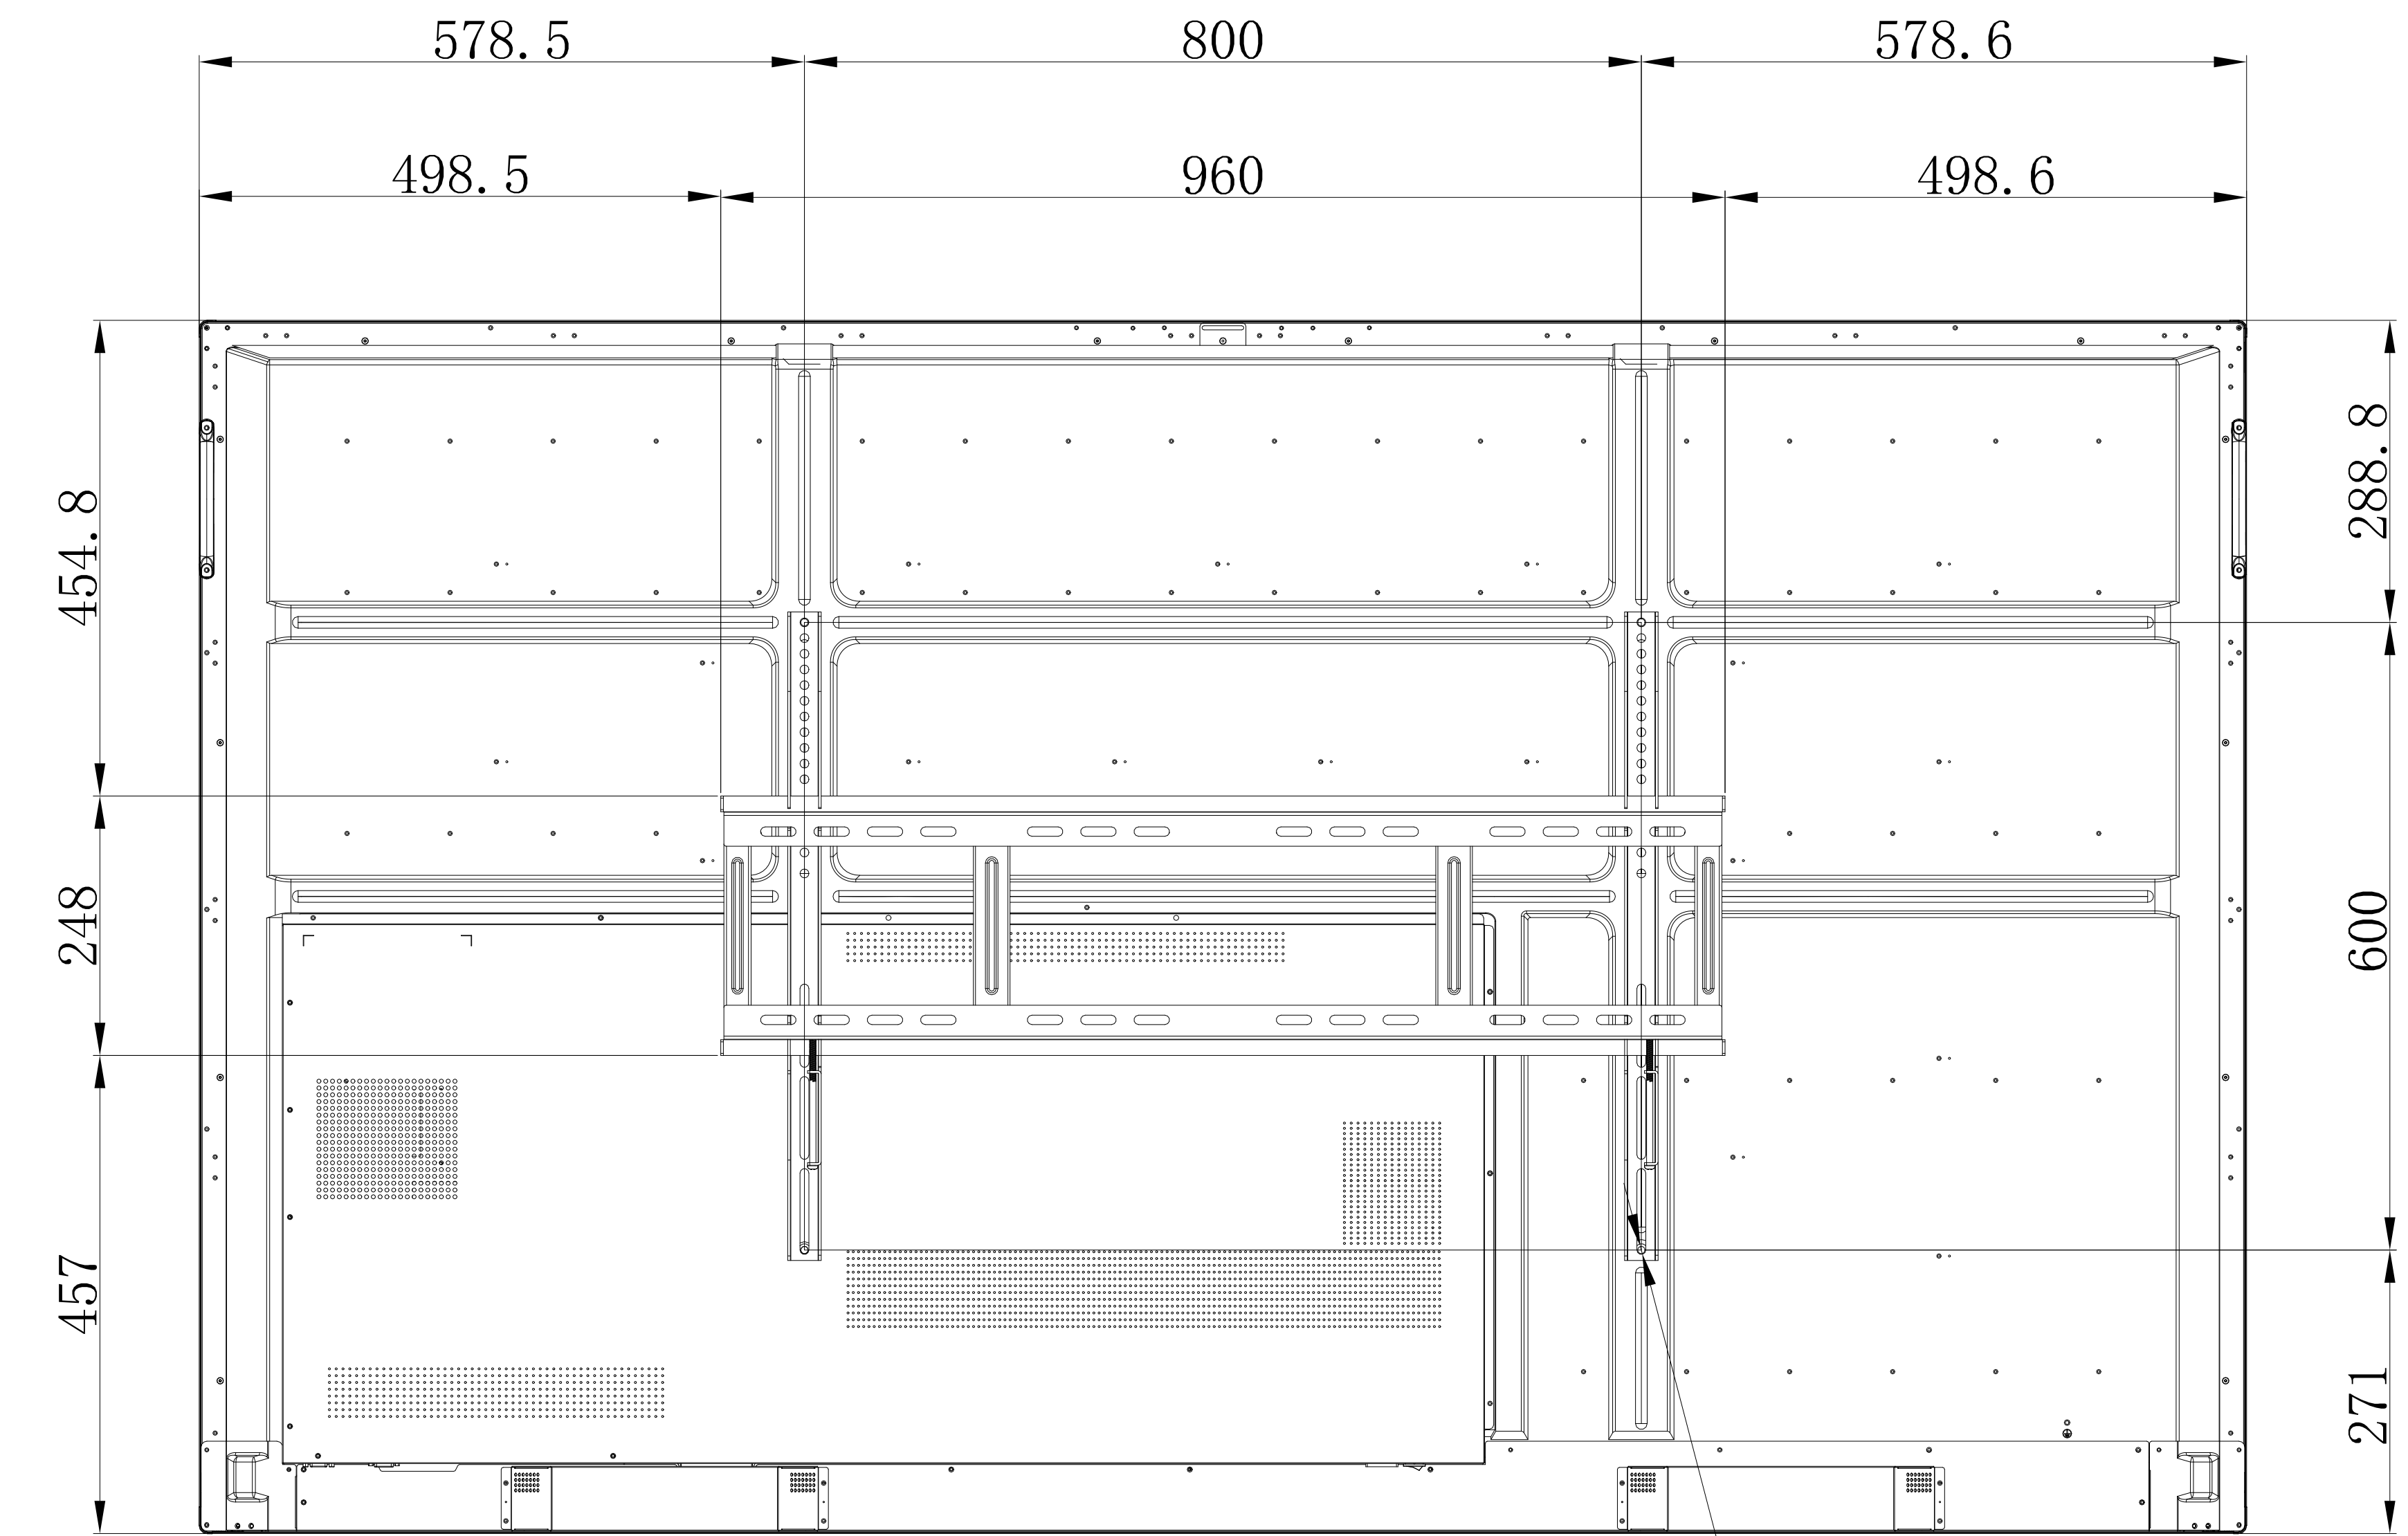

# CB861Q\_OUTLINE

SECTION A-A  
SCALE 1/1

UNIT	mm
MODEL	CB861Q
SCALE	1/5
NEC Display Solutions 2019/03/29	