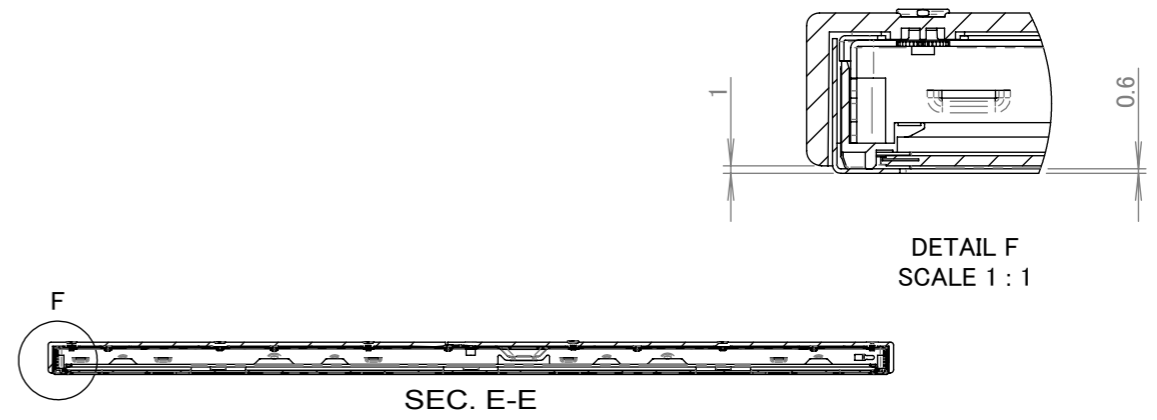

C431 OUTLINE

The center of gravity: It is within 10mm from active center.

UNITS	mm
MODEL	C431
SCALE	1 : 10
NEC Display Solutions, Ltd.	
2017/8/31	