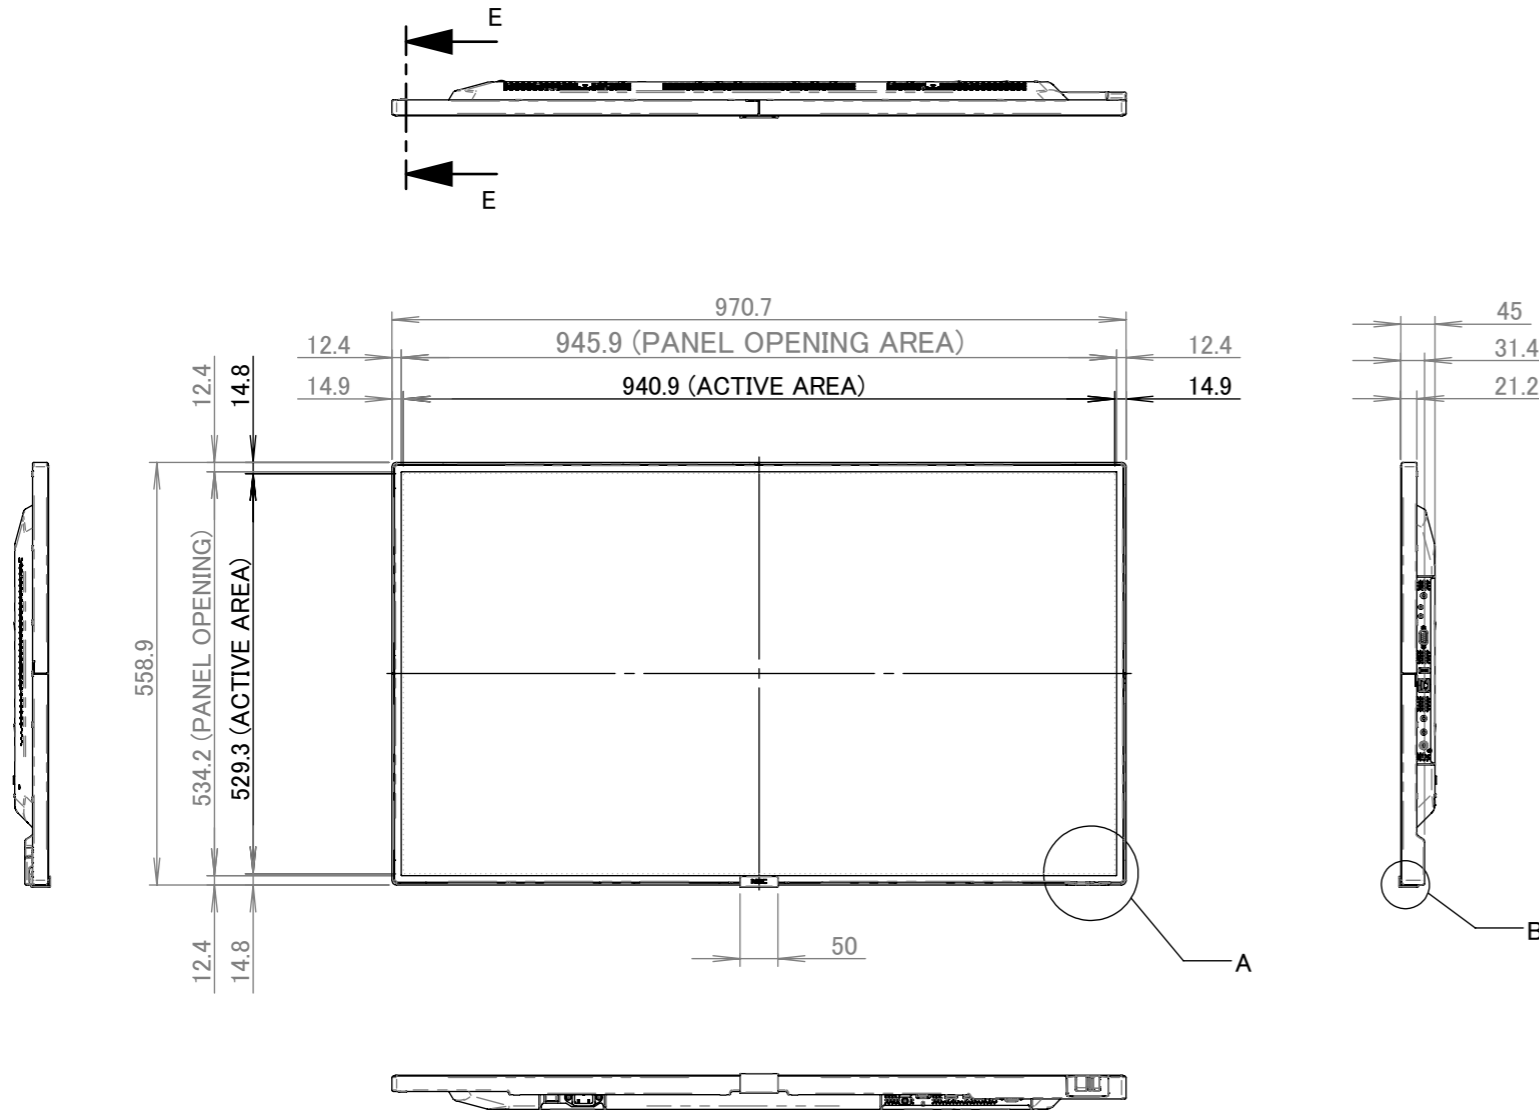

C431 OUTLINE

The center of gravity: It is within 10mm from active center.

UNITS	mm
MODEL	C431
SCALE	1 : 10
NEC Display Solutions, Ltd.	
2017/8/31	