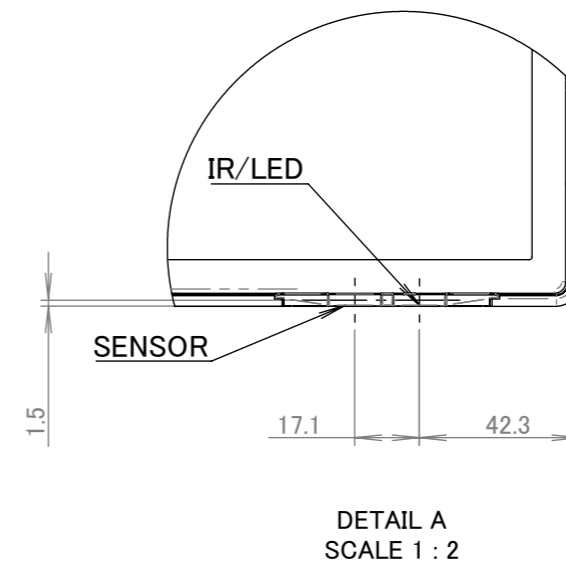

C431 OUTLINE

The center of gravity: It is within 10mm from active center.

UNITS	mm
MODEL	C431
SCALE	1 : 10
NEC Display Solutions, Ltd.	
2017/8/31	