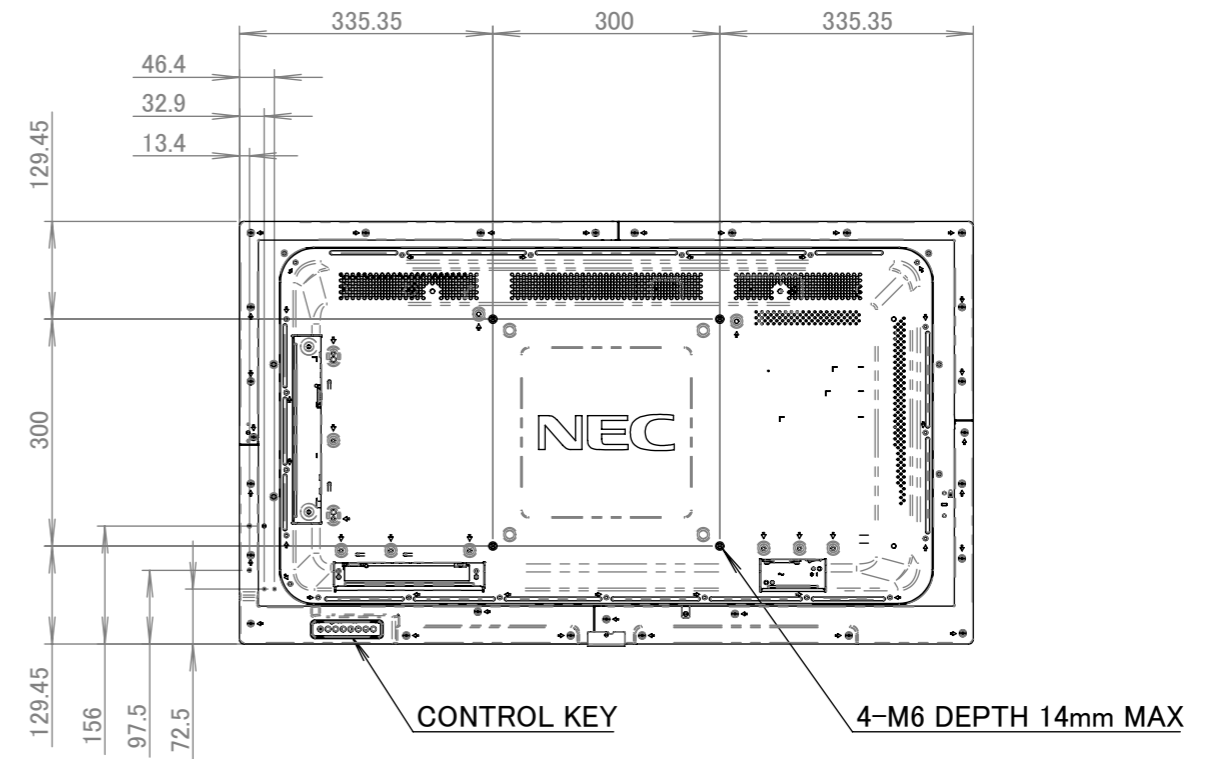

C431 OUTLINE

The center of gravity: It is within 10mm from active center.

UNITS	mm
MODEL	C431
SCALE	1 : 10
NEC Display Solutions, Ltd.	
2017/8/31	