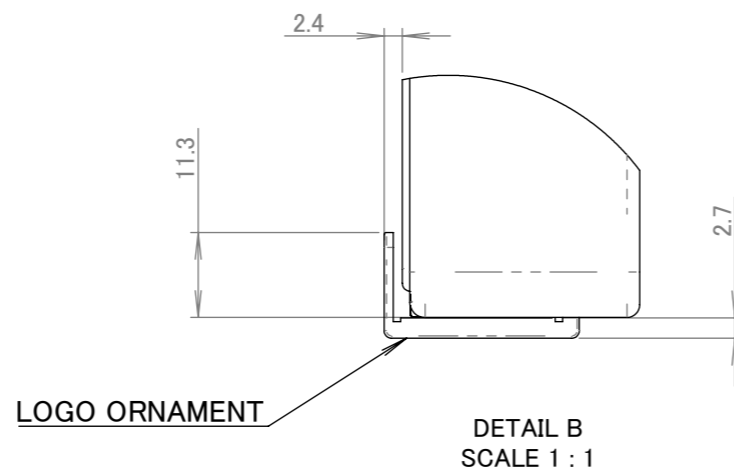

C431 OUTLINE

The center of gravity: It is within 10mm from active center.

UNITS	mm
MODEL	C431
SCALE	1 : 10
NEC Display Solutions, Ltd.	
2017/8/31	