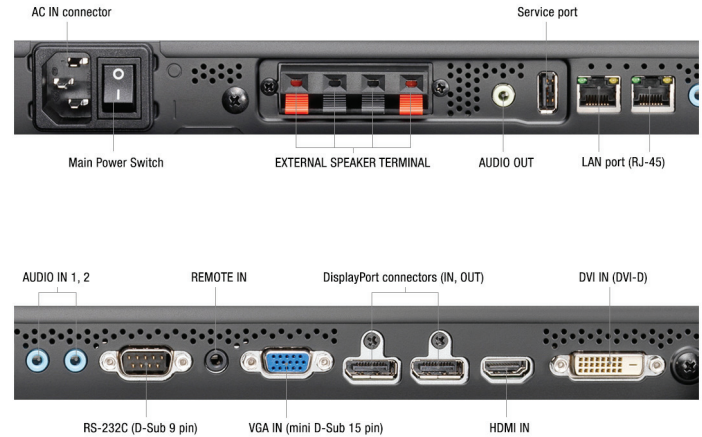

BENEFITS

Reduced Installation and Operating Costs - featuring LED backlight technology the display is highly energy efficient with a low power consumption, longer backlight lifetime and a lighter design for easy and flexible transportation, mounting and integration.

Native UHD Daisy Chaining through DisplayPort 1.2 Multistreaming - enables the user to create UHD videowalls with either a single UHD image or 4 different Full HD sources.

Auto Tile Matrix - for a complete auto set up for videowalls. Save time and cost by configuring one display in order to complete the set up for the entire wall.

Frame Comp - supports a seamless appearance and shows the content without any interruption, creating one stunning image by synchronising the content across the wall.

Reliable colour reproduction - due to 10-bit colour performance with amazing viewing angles and hardware calibratable LUT for accurate image presentation.

Unique NEC heat management - enables the user to monitor and control the heat inside the display with user controllable fans. Heat management is crucial for larger walls and mission critical installations to secure reliability and longevity.

Free Download of Multi-Display Management Software - with NaViSet Administrator 2 you can manage all your connected display devices from a centralized location.

NaViSet
Administrator 2