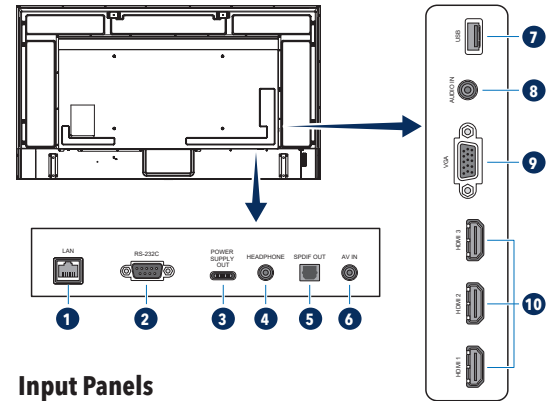

MODEL		E758	E868	E988	
LCD MODULE	Panel Technology	IPS			
	Viewable Image Size	75"	86"	98"	
	Native Resolution	3840 x 2160			
	Brightness (Typical/Minimum)	350 cd/m²			
	Contrast Ratio (Typical)*	1200:1 (without local dimming)		1100:1 (without local dimming)	
	Viewing Angle	178° Vert., 178° Hor. (89U/89D/89L/89R) @ CR> 10			
	Aspect Ratio	16:9			
	Color Gamut	72% NTSC		70% NTSC	
	Displayable Colors	Over 1.07 Billion (10bit)			
	Orientation	Landscape and Portrait			
	Panel Haze (%)	25%		28%	
CONNECTIVITY	Input Terminals	Digital	HDMI (2.0 x 3 with HDCP 2.2)		
		Analog	VGA 15-pin D-Sub, Stereo Mini Jack 3.5mm		
		Audio	Digital Audio through HDMI x 3, Stereo Mini Jack		
		External Control	RS-232C, LAN (100Mb) with limitation		
		Data	USB 2.0 (Media Player Auto Playback), USB Type-C x 1		
	Output Terminals	Digital	N/A		
		Analog	N/A		
		Audio	Headphone out (Mini Jack)	Line Out (Mini Jack)	
		External Control	N/A		
		USB Type-C Power Delivery	5V/3A		
POWER CONSUMPTION	On (Typ/Max Brightness/All Max)	145W/180W/250W	205W/255W/330W	200W/275W/350W	
	Network Standby	2W			
	Normal Standby	0.5W			
	Current Rating	1.2A - 2.8A @ 100V - 240V	1.5A - 3.7A @ 100V - 240V	1.6A - 3.9A @ 100V - 240V	
	Speaker Rating	Integrated 10W x 10W			
PHYSICAL SPECIFICATIONS	Bezel Width (L/R, T/B)	14.3 x 14.3 x 14.3 x 14.8mm		15.9 x 15.9 x 15.9 x 15.9	
	Net Dimensions (Without stand; W x H x D)	1682.30 x 961.10 x 83.2mm	1929.60 x 1099.10 x 83.2mm	2194.70 x 1250.20 x 84.3mm	
	Net Weight (Without Stand)	36.30kg	46.0kg	65.4kg	
	VESA Hole Configuration	600 x 400mm (M8)			
SENSORS	Ambient Light Sensor	Integrated			
	Human Sensor	N/A			
	Temperature Sensor	Internal Sensors			
NFC Sensor	NFC Sensor	N/A			
ENVIRONMENTAL CONDITIONS	Operating Temperature	0-40°C			
	Operating Humidity	20-80%			
	Operating Altitude	3000m			
LIMITED WARRANTY	3 years				
ADDITIONAL FEATURES	Integrated USB Media Player, Variable picture modes (Dynamic/Standard/Energy Savings/ Conferencing/HighBright/Custom/HDR), Advanced Video/Audio Settings, Wake on Video Signal, HDR 10 Support, Variable Sound Modes (Standard/Music/Movie/Custom), CEC Communication, First and Custom Detect Options, Sleep Timer, Built-In closed captioning, Integrated Ambient Light Sensor, Integrated Temperature Sensors, Local Dimming, Power USB (5V/3A)Amx/CEC/Crestron Connected SupportJoy Stick (Key Guide)NaViSet Administrator 2 CompatibleLAN or RS232 Communication (limited), USB-C Port for power delivery				
ENERGY STAR	8.0				
SHIPS WITH	Power Cord, 3.0m HDMI Cable, Wireless Remote Control, Batteries, Setup Manual,				

Input Panels

- 1 LAN port (RJ-45)
- 2 RS-232C input terminal (D-sub)
- 3 USB Type-C port (power supply 5V / 3 A)
- 4 HEADPHONE Out terminal (Mini Jack) for E758/E868
  LINE-OUT terminal (Mini Jack) for E988
- 5 Digital audio output terminal
- 6 AV input terminal
- 7 USB Type-A port
- 8 Audio input terminal (stereo mini jack)
- 9 VGA input terminal
- 10 HDMI input terminals (HDMI1 (ARC)/HDMI2/HDMI3)