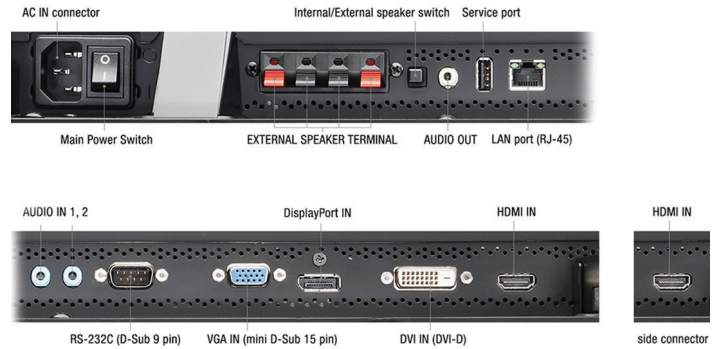

NEC MultiSync® E705

Order Code: E705

NEC LCD 70" Entry Level Large Format Display

The NEC MultiSync® E705 succeeds in balancing impressive visual performance with a budget-oriented large format presentation without compromise. The 70 inch (178 cm) LCD-panel features a detail-rich FullHD resolution, eye-pleasing black levels for ergonomic viewing and state-of-the-art connectivity optimized to the needs of corporate applications. Thanks to an integrated ambient light sensor and latest LED backlight technology, the model features an amazingly low TCO with maintenance-free operation.