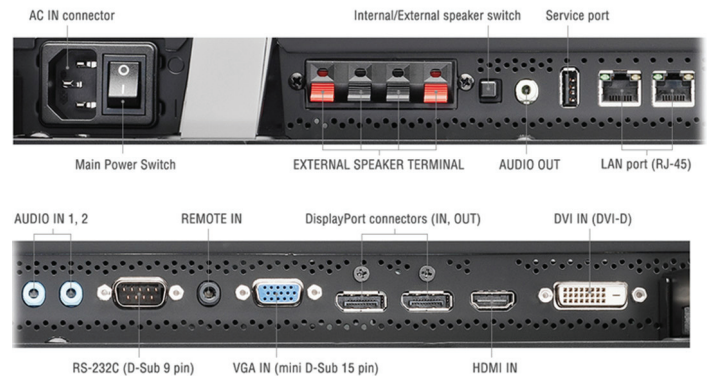

## The New X754HB - Stunning visibility in a bright world

With the all new NEC X754HB connecting with customers has never been easier, smarter or brighter. Whether in public places, a window storefront or at the airport, this 75" high brightness display will make sure your advertising campaign or crucial information like flight data is visible to your audience in any lighting condition. Viewers are automatically recognized by an optional human sensor and screen settings adjusted to make sure that your message will shine in the crowd. The high performance display will capture your customers with a stunning visual experience, even wearing sunglasses, while minimizing unnecessary power use through a programmable ambient light sensor.

**Convenient installation and set up with NFC** - the built-in near communication field chip allows to pre-configure the display by using an NFC capable device loaded with the NEC Android App.

**Automatically respond to viewer presence** - The Human Sensor switches the display from very low to operating brightness or changes inputs when a person enters a proximity zone. This optional feature can also be used for creative signage or minimise unnecessary power use.